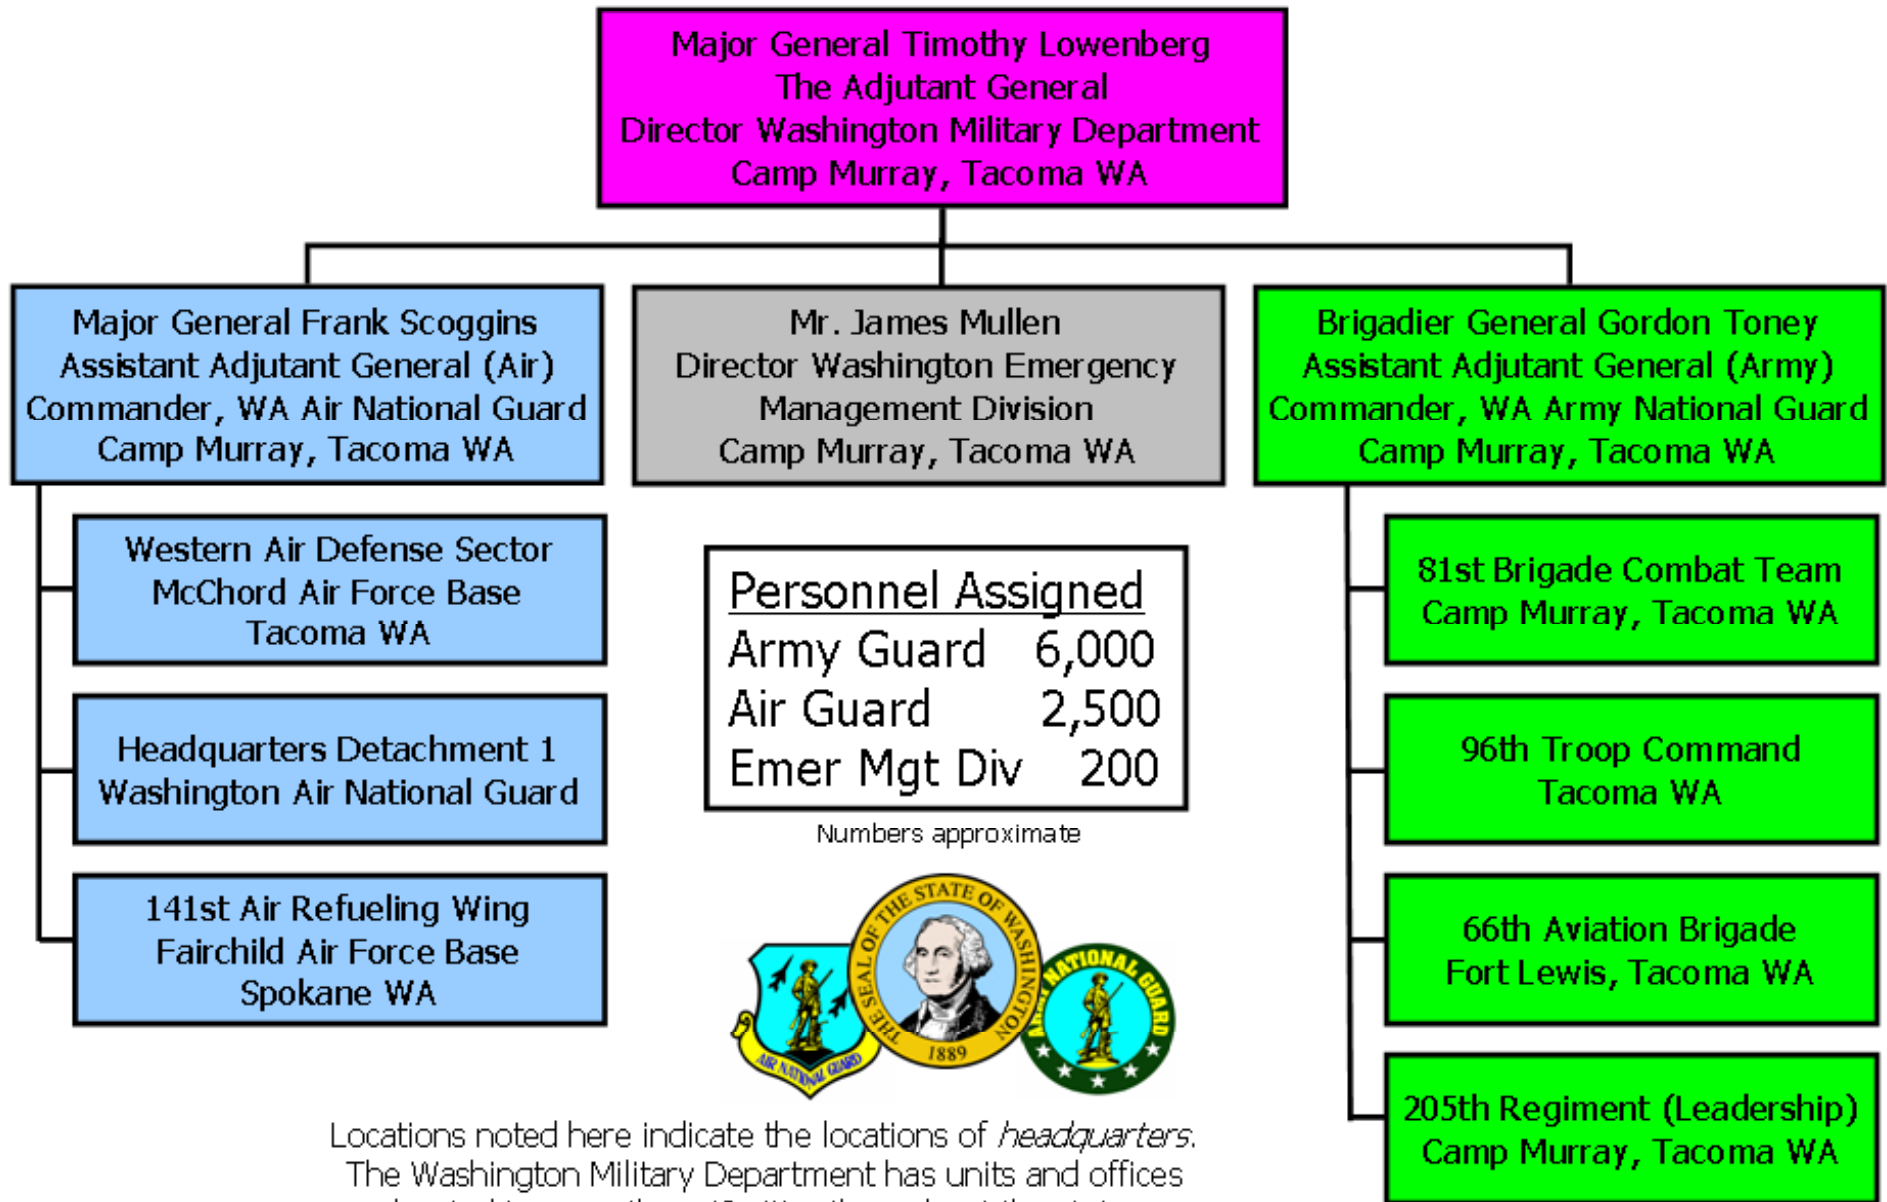

Organization of the Washington Military Department

Locations noted here indicate the locations of *headquarters*.
The Washington Military Department has units and offices
located in more than 40 cities throughout the state.